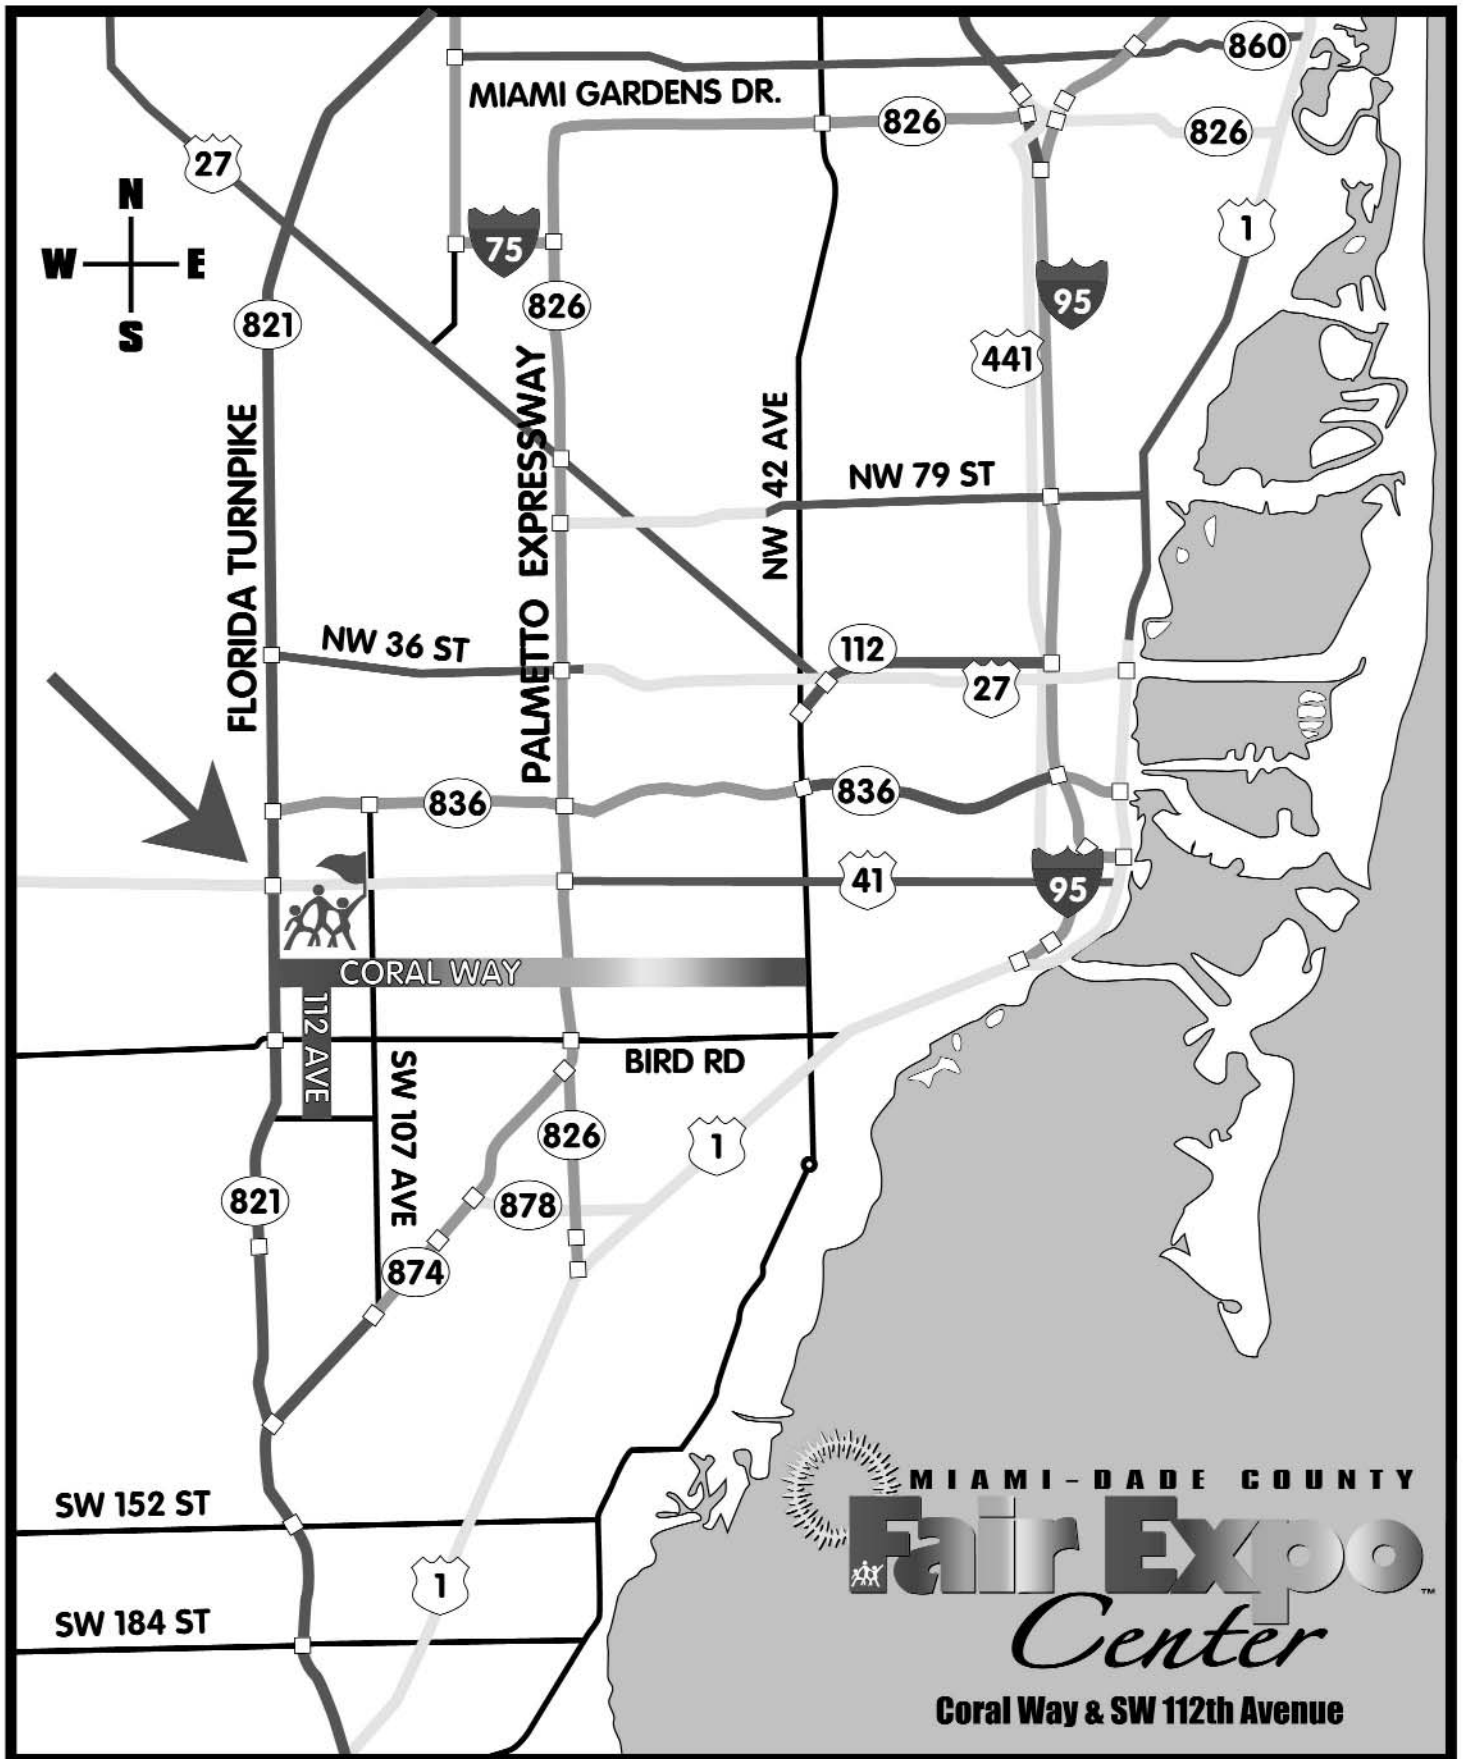

HOW TO GET TO THE FAIRGROUNDS

FLORIDA INTERNATIONAL UNIVERSITY

E. DARWIN FUCHS PAVILION
Ice Show

ARNOLD HALL
Crafts
Entertainment
Merchandise
Restaurant
Student/Adult Exhibits

EDWARDS HALL
Food
Merchandise

WORLD OF AGRICULTURE
Farm Animals
Horticulture
Landscape Exhibits
Livestock
Open Beef Cattle Shows

PERFORMING ARTS CENTER
Music/Dance/Drama

ENTRANCE TO FAIR
TO SW 17 STREET

Gate #8

Gate #1

SW 107 AVENUE

Gate #4

Gate #3

Gate #2

CORAL WAY (SW 24 STREET)

TO PALMETTO EXPRESSWAY 826