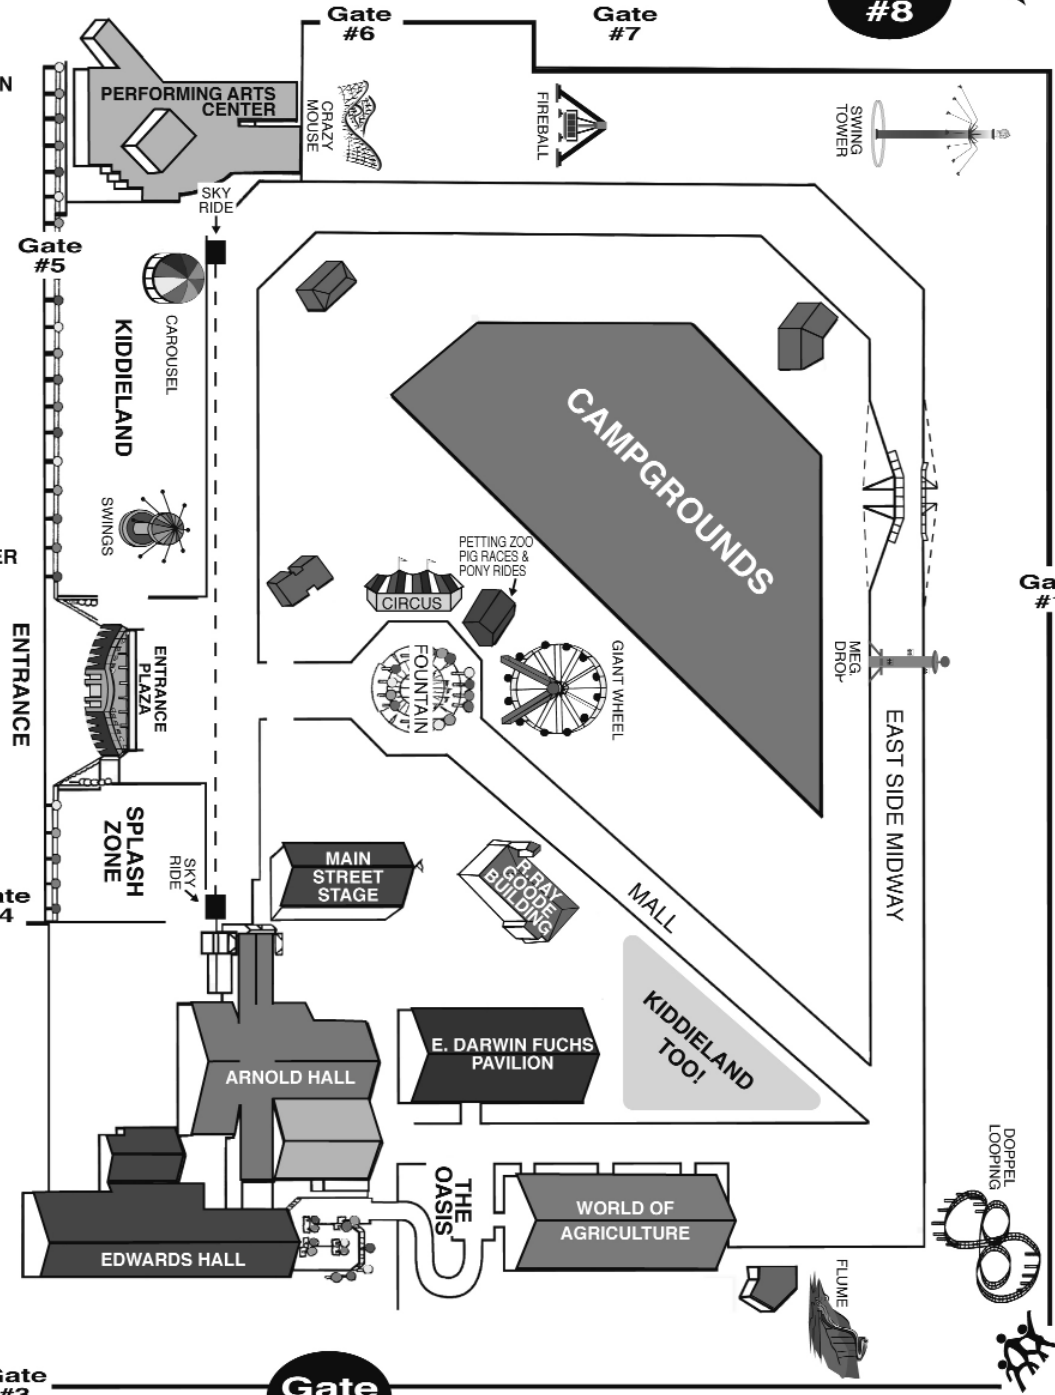

HOW TO GET TO THE FAIRGROUNDS

FLORIDA INTERNATIONAL UNIVERSITY

E. DARWIN FUCHS PAVILION
Ice Show

ARNOLD HALL
Crafts
Entertainment
Merchandise
Restaurant
Student/Adult Exhibits

EDWARDS HALL
Food
Merchandise

WORLD OF AGRICULTURE
Farm Animals
Horticulture
Landscape Exhibits
Livestock
Open Beef Cattle Shows

PERFORMING ARTS CENTER
Music/Dance/Drama

ENTRANCE TO FAIR
TO SW 17 STREET

Gate #8

Gate #1

SW 107 AVENUE

Gate #4

Gate #3

Gate #2

CORAL WAY (SW 24 STREET)

TO PALMETTO EXPRESSWAY 826